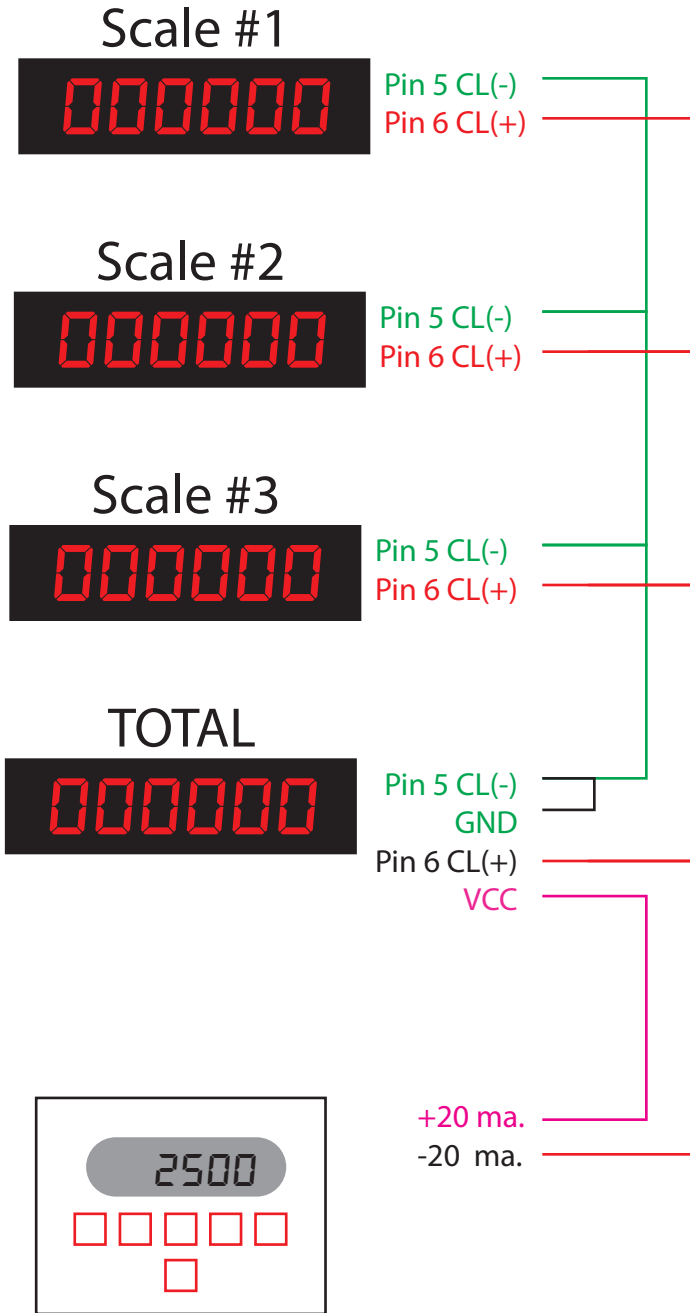

# Fairbanks 2500 Multiple Scales

Indicator	Scoreboard Pin	
+20 ma.	1	VCC
	2	GND
-20ma.	5	CL(-)
	6	CL(+)

## Option 24, Faibanks Addressable

Fairbanks 2500	Matko Option 24 setting
Scale #1 =40	1 = Scale #1
Scale #2 =41	2 = Scale #2
Scale #3 =42	3 = Scale #3
Total =43	4 = TOTAL